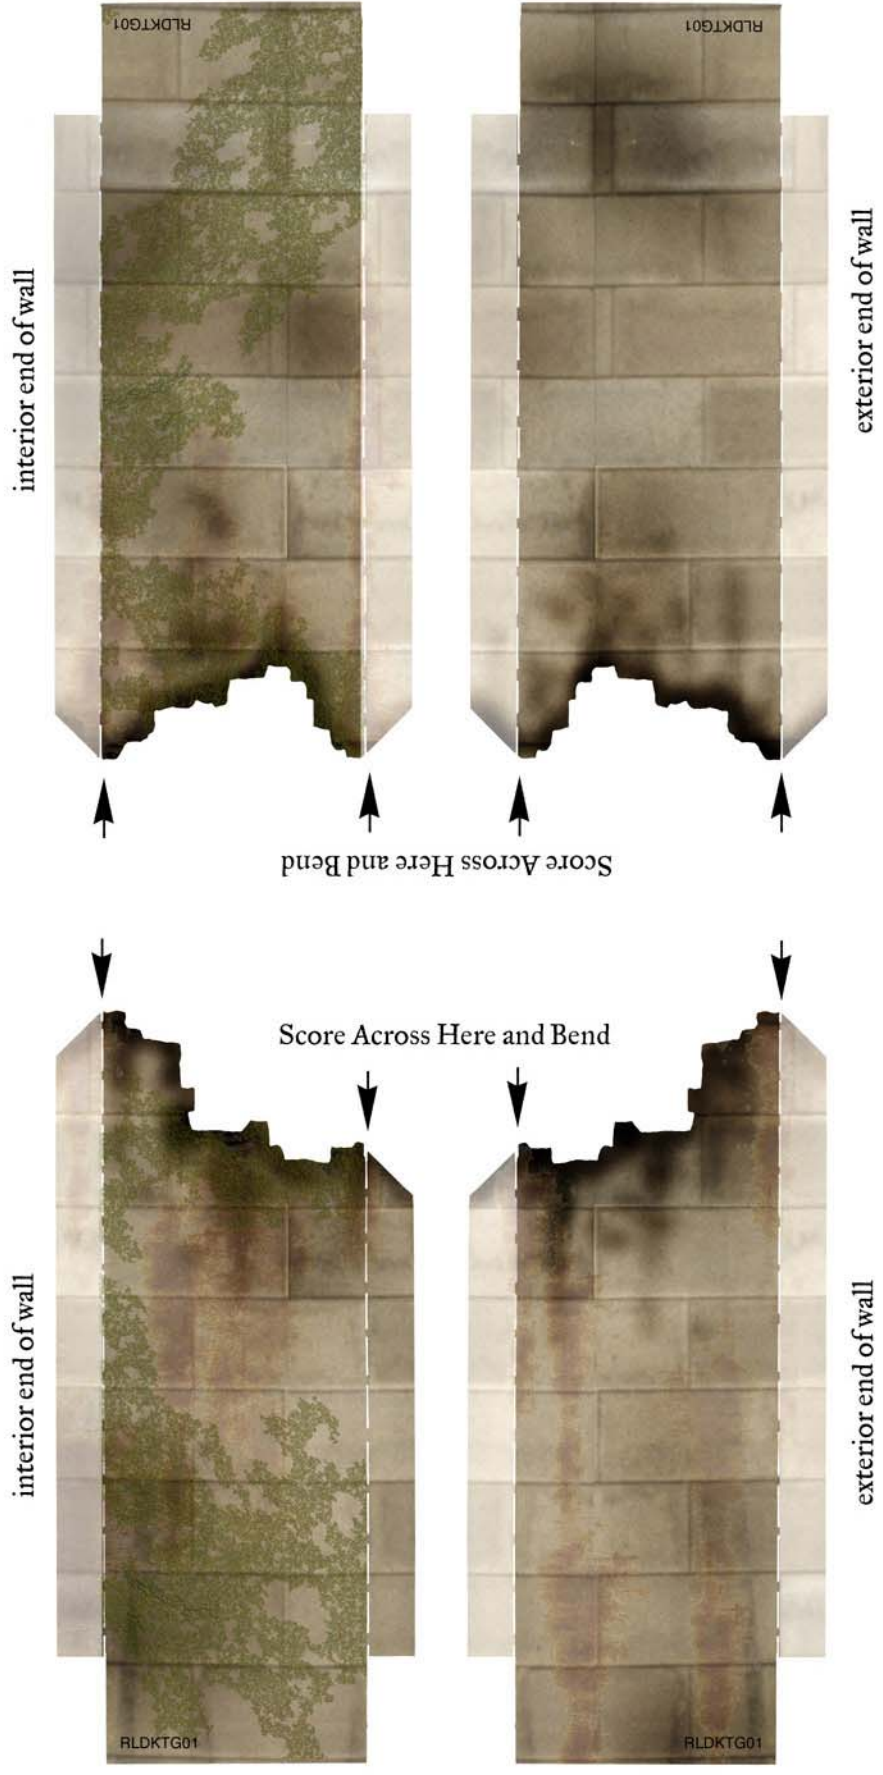

Good City / Castle Wall-Part I of 2

Good Ends of Walls

Score and Fold Dashed Lines

Score and Fold Dashed Lines

Score Line

Top of Good Wall

Good City / Castle Wall-Part 2 of 2

----- Score Line

Place Part [A] over Part [B], [the Thickness of The Decorative Trim] Over This Shadow

Ruined City / Castle Walls Exterior Walls

Paste in Interior Walls Before Assembly

interior walls

RLDKTG01

Ruined City / Castle Walls

Paste onto Exterior Ruined Walls Before Assembly

RLDKTG01

interior walls

Ruined City / Castle Wall

interior floor of wall

Side Tab

Bottom Tab

Side Tab

Tab

Score and Fold Dashed Lines

Score Line

Ruined City / Castle Wall

Score Line

Glue Bottom of Wall to This Base