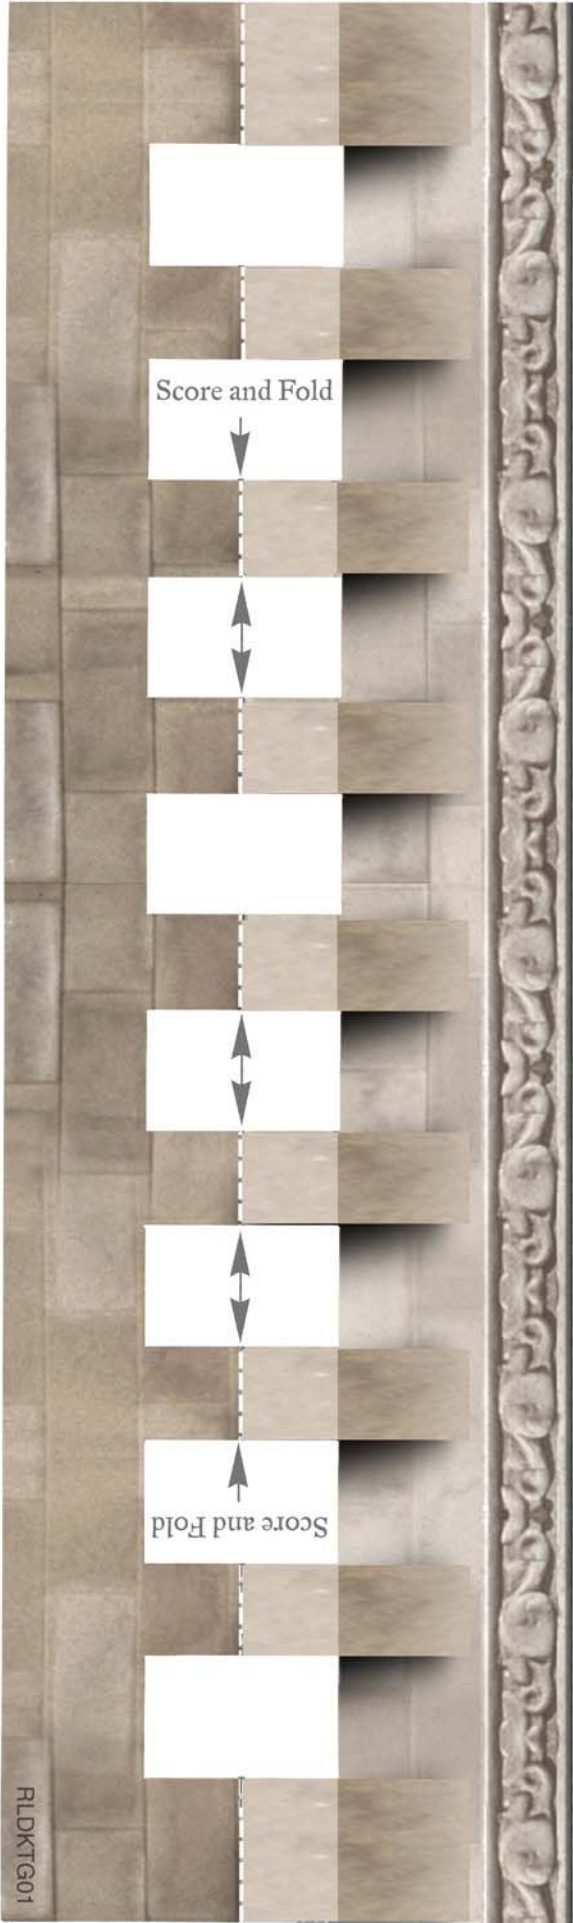

Good City / Castle Wall-Part I of 2

Good Ends of Walls

Score and Fold Dashed Lines

Score and Fold Dashed Lines

Score Line

Top of Good Wall

Good City / Castle Wall-Part 2 of 2

----- Score Line

Place Part [A] over Part [B], [the Thickness of The Decorative Trim] Over This Shadow

Ruined City / Castle Walls Exterior Walls

Paste in Interior Walls Before Assembly

interior walls

RLDKTG01

Ruined City / Castle Walls

Paste onto Exterior Ruined Walls Before Assembly

RLDKTG01

interior walls

Ruined City / Castle Wall

interior floor of wall

Side Tab

Bottom Tab

Side Tab

Tab

Score and Fold Dashed Lines

Score Line

Ruined City / Castle Wall

Score Line

Glue Bottom of Wall to This Base