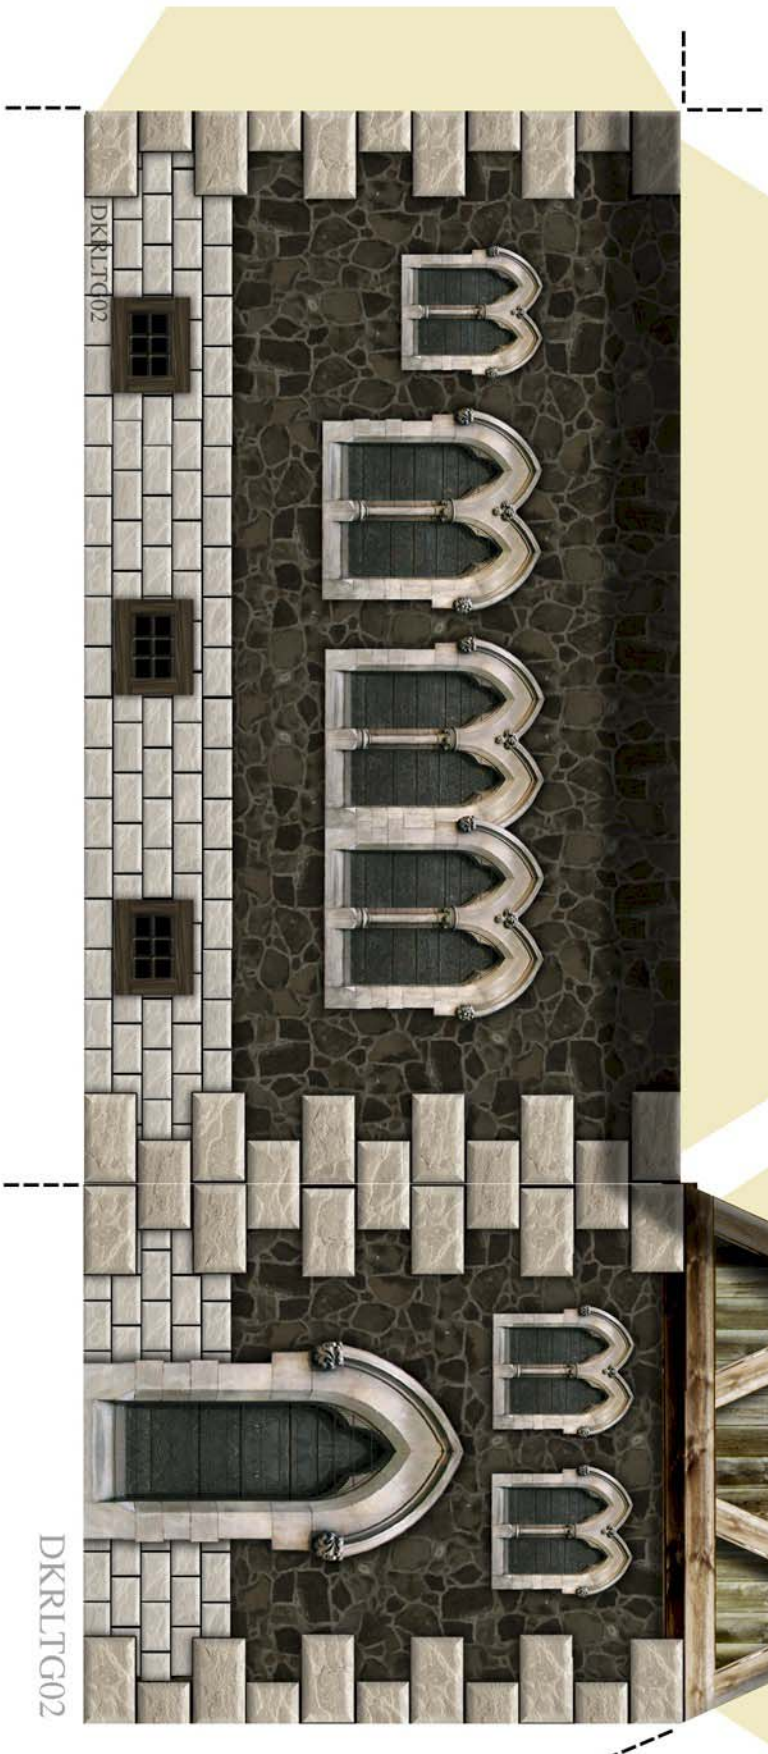

Rural Church

rooftop

----- score where indicated with dashed line.

DKRLTG02

Rural Church

walls #1 and #2

----- score where indicated with dashed line.

DKRLTG02

DKRLTG02

Rural Church

walls #3 and #4

----- score where indicated with dashed line.